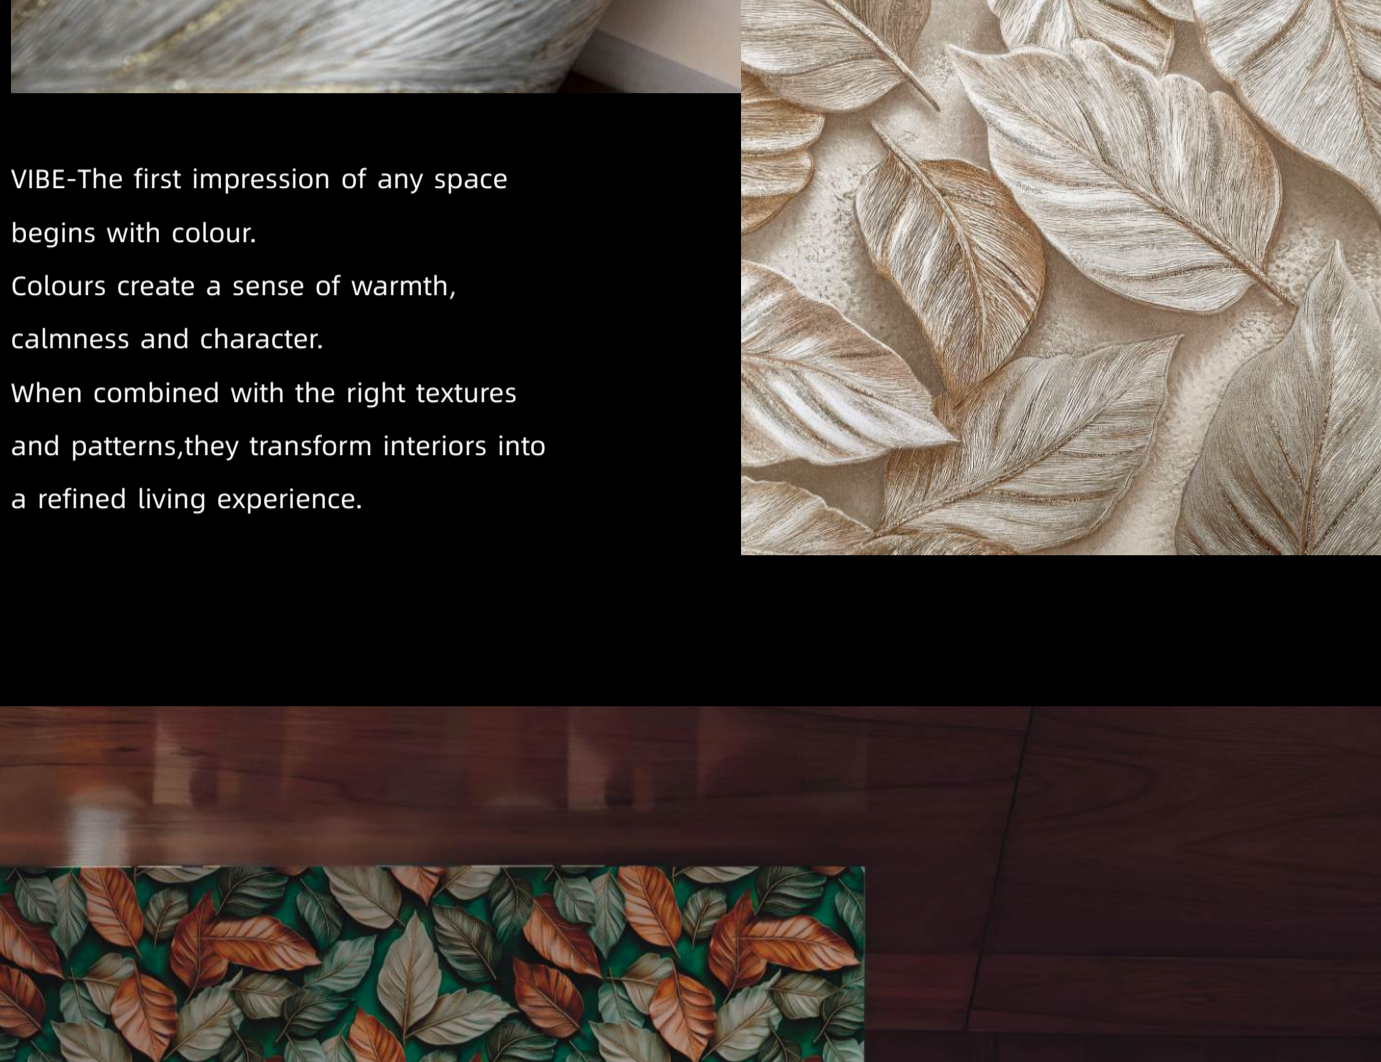

WALLPAPER COLLECTION

V-2231

V-2232

V-2233

V-2234

V-2235

V-2236

VIBE-The first impression of any space begins with colour. Colours create a sense of warmth, calmness and character. When combined with the right textures and patterns, they transform interiors into a refined living experience.