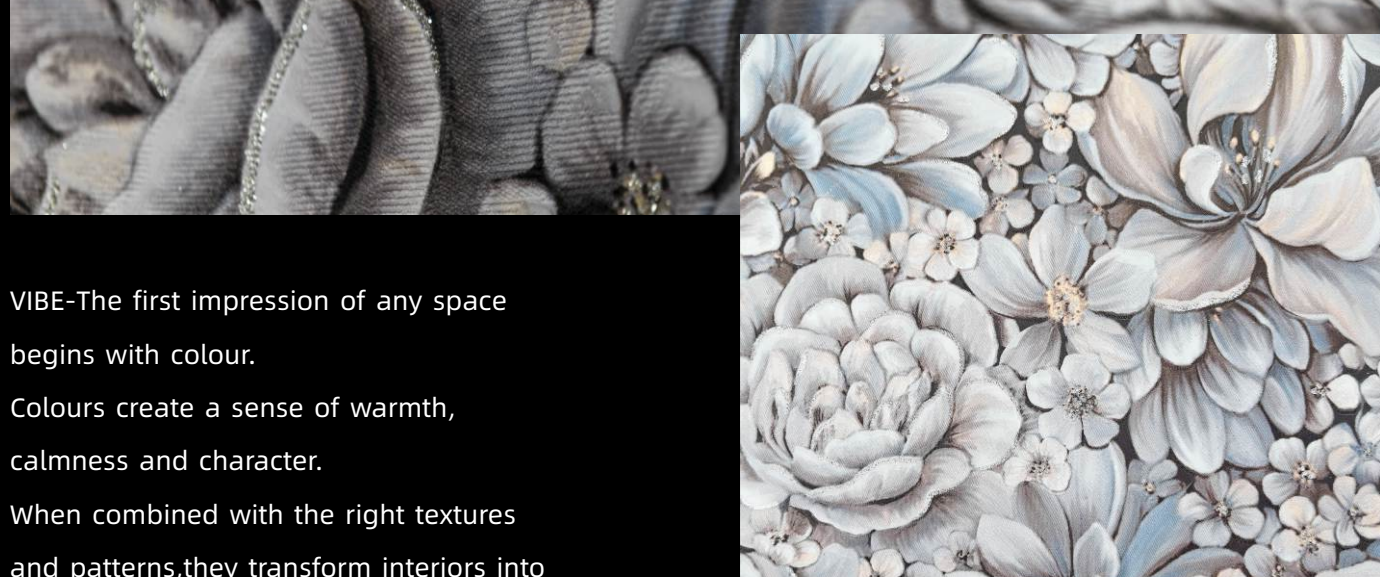

WALLPAPER COLLECTION

V-2205

V-2206

V-2207

V-2208

VIBE-The first impression of any space begins with colour. Colours create a sense of warmth, calmness and character. When combined with the right textures and patterns, they transform interiors into a refined living experience.